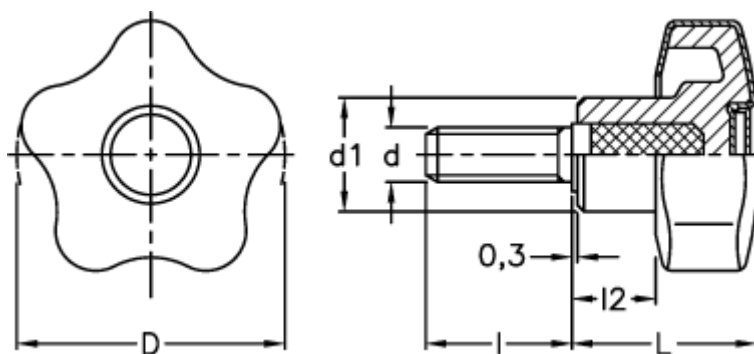

Article number: 23021699119

Description: E+G Lobe knobs

VCT.43 p-M8x16 SOFT C9 RAL9005 - black cap

Measures

D = 43

d1 = 17.0

d 6g = M8

l = 16

L = 17.0

l2 = 11.0